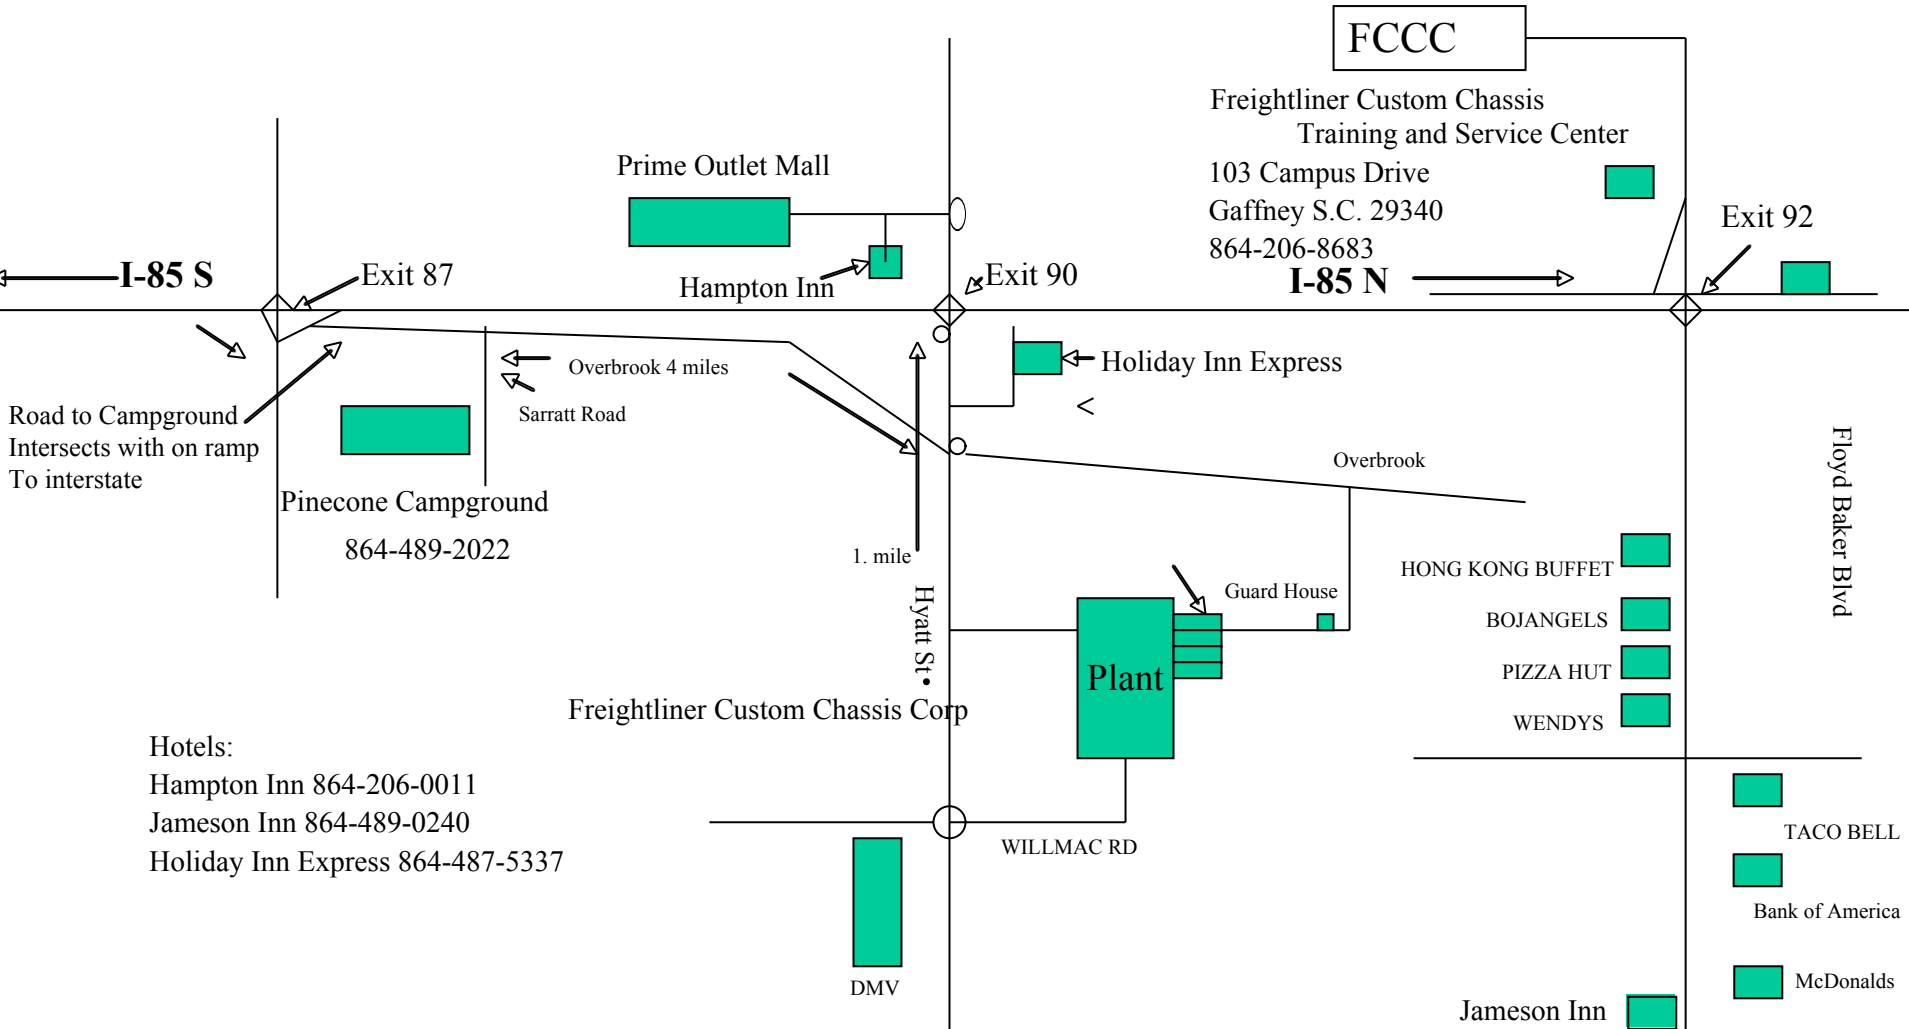

Gaffney, S.C. Area Map

Gaffney, S.C. Area Map

**Greenville / Spartanburg Airport
South Carolina**

FCCC
Training Center

Freightliner Custom Chassis
Training Center
103 Campus Drive
Gaffney S.C. 29340
864-206-2623
864-425-1032

SOUTH
CAROLINA

NORTH
CAROLINA

STATE LINE

← APPROXIMATELY 45 MILES →

← APPROXIMATELY 50 MILES →

← I-85 S

I-85 N →

Exit 92

Directions: From the South:
Take I85 North to Exit 92, turn left on Hwy 11 toward Chesnee for approximately 3/4 mile—Turn left onto entrance to Spartanburg Technical College (Campus Dr.), Service Center is the first right off Campus Drive.

From the North:
Take I85 South to Exit 92, turn right on Hwy 11 toward Chesnee for approximately 1/2 mile—Turn left onto entrance to Spartanburg Technical College (Campus Dr.), Service Center is the first right off Campus Drive.